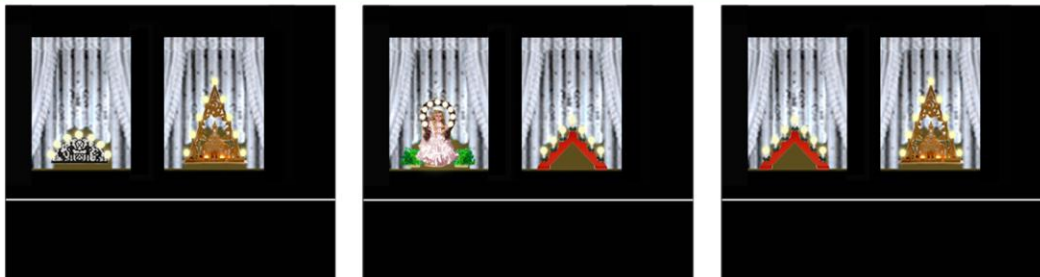

Übersicht Leuchtdekorationen Stand 01.01.2020

LD001/ww LD002/ww LD003/ww LD004/ww LD005/OR LD006/RT LD007/ww LD008/ww
 Träger BxH 16x24 mm - Fensterfläche BxH 10x12 mm - LED WW - 5,6k / LED Orange - 2,7k / LED Rot - 1,0k

Leuchtfäche:
 5,2x7,5 mm 6,5x8,0 mm 6,0x4,0 mm 3,5x3,5 mm 6,0x4,0 mm 2,5x5,5 mm 9,0x2,0 mm 6,0x5,5 mm

LD011/ww LD012/ww LD013/ww
 Träger BxH 29x24 mm - Fenster BxH 24x12 mm - LED WW - 5,6k

Leuchtfäche:
 22,0x8,0 mm 13,0x4,0 mm 5,0x3,0 mm

LD021 Dualcolour ww/OR
 Träger BxH 29x24 mm - Fenster BxH 24x12 mm - LED WW - 5,6k / Orange - 2,7k

Leuchtfäche:
 13,0x11,0 mm

LD031/ww LD032/ww LD033/ww
 Träger BxH 29x24 mm - Fenster BxH 2x9x12 mm - LED WW - 5,6k